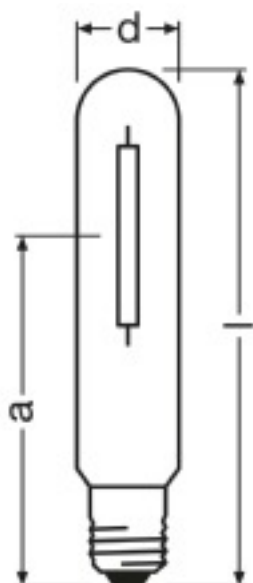

Technical data

Electrical data

Nominal wattage	400 W
Rated wattage	400 W
Lamp current	4.4 A
Ignition voltage	4.0 / 5.0 kVp ¹⁾
Rated lamp efficacy (standard condition)	141 lm/W

¹⁾ Minimum / Maximum

Light technical data

Dimensions & weight

Diameter	47.0 mm
Length	285.0 mm
Light center length (LCL)	175.0 mm

E40
IEC 7004-24
DIN 40625

Product line drawing with letters

Base

Colors & materials

Lamp mercury content	24.0 mg
----------------------	---------