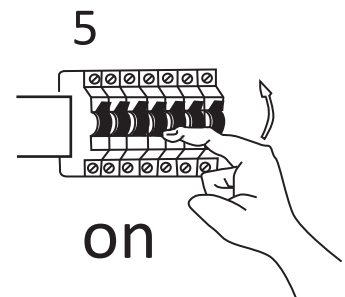

EN fixing on mirror  
RU крепление на зеркало

EN fixing on cabinet  
RU крепление на шкафчик

**Light Source:** High brightness SMD2835 LED  
**Rated temperature:** 25°C - Indoor  
**Operating Temperature:** -20°C to 35°C - Indoor  
**Warranty:** 1 years with proper installation