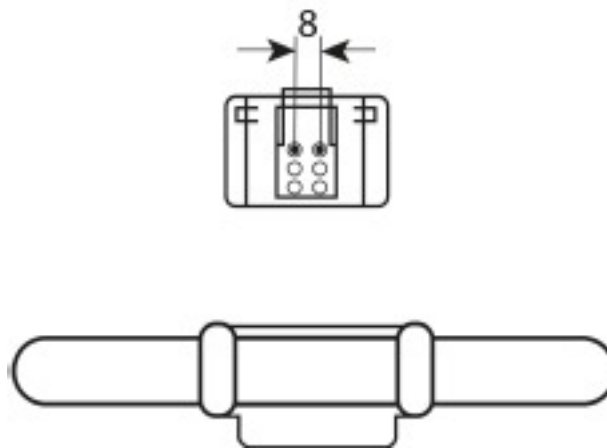

Product features

- Single-ended two-pin plug-in GR8 base
- Short and compact pin-base lamp with double-turn tubes
- Average life: 10,000 h
- Color rendering index R_a : 80...89

Technical data

Electrical data

Nominal wattage	16 W
Rated lamp efficacy (standard condition)	66 lm/W
Rated wattage	16 W

Light technical data

Color rendering index Ra	80...89
Rated luminous flux	1050 lm
Luminous flux at 25 °C	1050 lm
Light color	835
Color temperature	3500 K
Nominal luminous flux	1050 lm
Rated LLMF at 2,000 h	0.85
Rated LLMF at 4,000 h	0.78
Rated LLMF at 6,000 h	0.76
Rated LLMF at 8,000 h	0.75

Dimensions & weight

Length	138.0 mm ¹⁾
Length acc. to IEC standard	138 mm

¹⁾ Maximum

Product line drawing with letters

Base

Base

Colors & materials

Lamp mercury content	5.0 mg
----------------------	--------