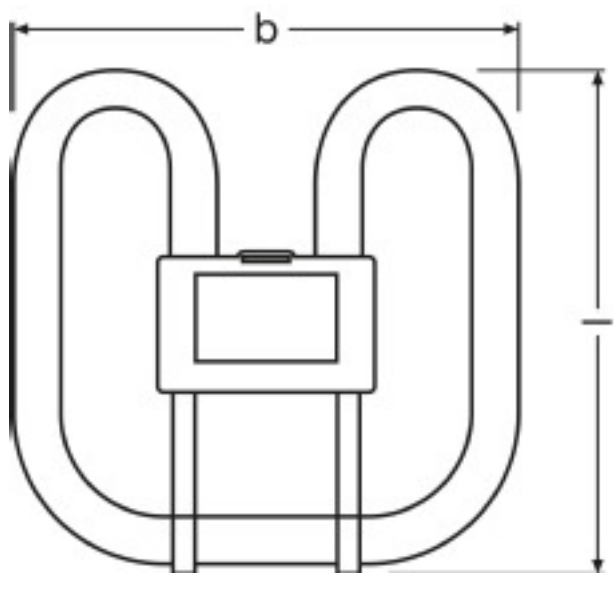

Product features

- Single-ended two-pin plug-in GR8 base
- Short and compact pin-base lamp with double-turn tubes
- Average life: 10,000 h
- Color rendering index R_a : 80...89

Technical data

Electrical data

Dimensions & weight

Length	138.0 mm ¹⁾
Length acc. to IEC standard	138 mm

¹⁾ Maximum

Product line drawing with letters

Base

Base

Colors & materials

Lamp mercury content	5.0 mg
----------------------	--------