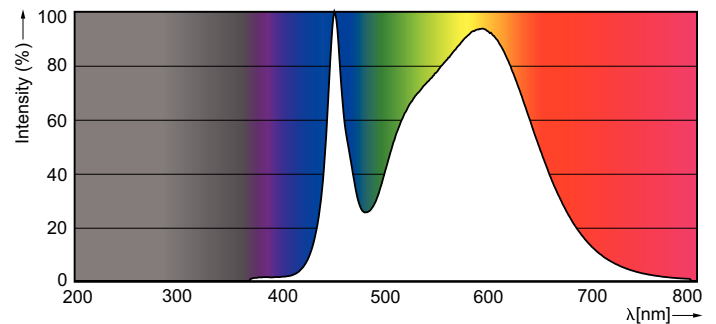

MASTER LEDtube InstantFit HF T5

Mechanical and Housing

Product Length 1500 mm

Approval and Application

Energy Saving Product Yes

Energy Efficiency Label (EEL) A++

Approval Marks TUV CE marking RoHS compliance KEMA Keur certificate

Energy Consumption kWh/1000 h 31 kWh

Product Data

Full product code 871869668554900

Order product name MAS LEDtube HF 1500mm HO 26W 840 T5

EAN/UPC - Product 8718696685549

Order code 929001296202

Numerator - Quantity Per Pack 1

Numerator - Packs per outer box 10

Material Nr. (12NC) 929001296202

Net Weight (Piece) 0.197 kg

Dimensional drawing

TLED 230V 26W-49W 3700lm 4000K G5 ND

Product	D1	D2	A1	A2	A3
MAS LEDtube HF 1500mm HO 26W 840 T5	15.2 mm	21 mm	1447.8 mm	1454.9 mm	1462 mm

Photometric data