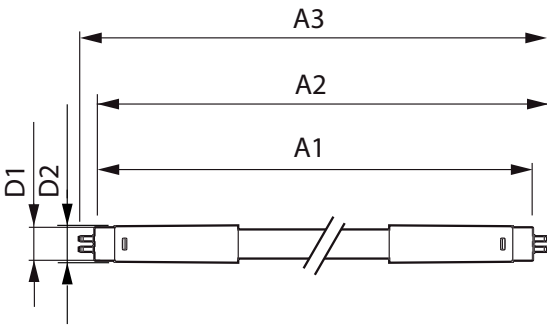

MASTER LEDtube InstantFit HF T5

Mechanical and Housing

Product Length 1500 mm

Approval and Application

Energy Saving Product Yes

Energy Efficiency Label (EEL) A++

Approval Marks TUV CE marking RoHS compliance KEMA Keur certificate

Energy Consumption kWh/1000 h 31 kWh

Product Data

Full product code 871869668554900

Order product name MAS LEDtube HF 1500mm HO 26W 840 T5

EAN/UPC - Product 8718696685549

Order code 929001296202

Numerator - Quantity Per Pack 1

Numerator - Packs per outer box 10

Material Nr. (12NC) 929001296202

Net Weight (Piece) 0.197 kg

Dimensional drawing

TLED 230V 26W-49W 3700lm 4000K G5 ND

Product	D1	D2	A1	A2	A3
MAS LEDtube HF 1500mm HO 26W 840 T5	15.2 mm	21 mm	1447.8 mm	1454.9 mm	1462 mm