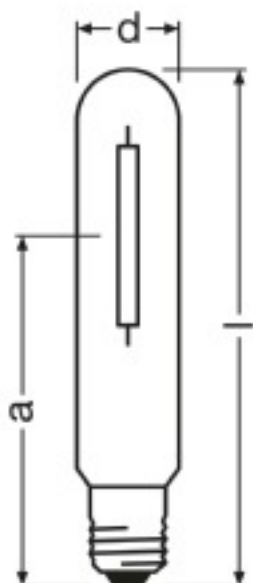

Technical data

Electrical data

Nominal voltage	230 V
Nominal wattage	600 W
Rated wattage	600 W
Lamp current	6.2 A
Ignition voltage	4.0 / 5.0 kVp ¹⁾
Rated lamp efficacy (standard condition)	150 lm/W

¹⁾ Minimum / Maximum

Dimensions & weight

Diameter	47.0 mm
Length	285.0 mm
Light center length (LCL)	175.0 mm

E40
IEC 7004-24
DIN 40625

Product line drawing with letters

Base

Colors & materials

Lamp mercury content	24.0 mg
----------------------	---------