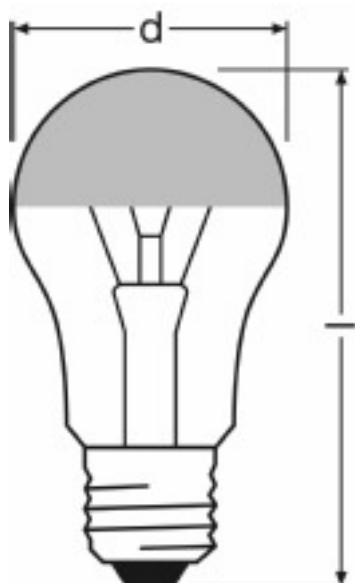

SPC.MIRROR A GOLD 40 W 240 V E27

SPECIAL MIRROR SILVER/GOLD A | Incandescent lamps, classic bulb shape, with bulb crown mirror

Product benefits

- Effective glare-free light

Product features

- Bulb crown coating: gold or silver

Technical data

Electrical data

Rated wattage	40 W
Nominal wattage	40 W
Nominal voltage	240 V

Light technical data

Nominal luminous flux	330 lm
Rated luminous flux	330 lm
Starting time	0.0 s
Luminous flux	330 lm

Dimensions & weight

Diameter	60.0 mm
Overall length	97.0 mm
Outer bulb	A60

Product line drawing with letters

Colors & materials

Mercury-free	Yes
--------------	-----

Lifespan

Nominal lamp life time	1000 h
Rated lamp life time	1000 h