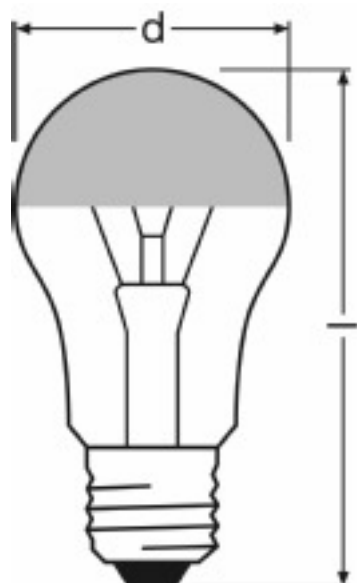

SPC.MIRROR A GOLD 60 W 240 V E27

SPECIAL MIRROR SILVER/GOLD A | Incandescent lamps, classic bulb shape, with bulb crown mirror

Product benefits

- Effective glare-free light

Product features

- Bulb crown coating: gold or silver

Technical data

Electrical data

Rated wattage	60 W
Nominal wattage	60 W
Nominal voltage	240 V

Light technical data

Nominal luminous flux	570 lm
Rated luminous flux	570 lm
Starting time	0.0 s
Luminous flux	570 lm

Dimensions & weight

Diameter	60.0 mm
Overall length	97.0 mm
Outer bulb	A60

Product line drawing with letters

Colors & materials

Mercury-free	Yes
--------------	-----

Lifespan

Nominal lamp life time	1000 h
Rated lamp life time	1000 h