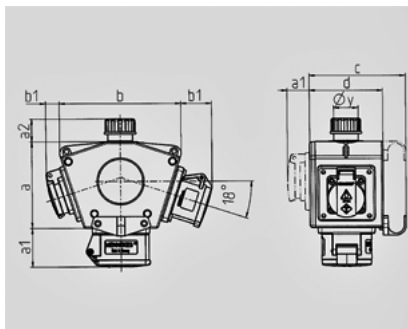

DELTA-BOX -
92798

a

(AMAPLAST)

	3	. SCHUKO® 16A, 230
/	1	5 x 10 ²
	IP 44	

3 MB 44			
Pos.	Receptacles	IP-degrees	Dim.
a			114.0 mm
a1	SCHUKO®, 16A, 230V	IP 44	max. 30.0 mm
a1	CEE 16A, 3p, 230V	IP 44	52.7 mm
a1	CEE 16A, 5p, 400V	IP 44	50.5 mm
a1	CEE 32A, 5p, 400V	IP 44	64.0 mm
a2			30.0 mm
b			160.0 mm
b1	SCHUKO®, 16A, 230V	IP 44	max. 18.0 mm
b1	CEE 16A, 3p, 230V	IP 44	42.0 mm
b1	CEE 16A, 5p, 400V	IP 44	40.0 mm
b1	CEE 32A, 5p, 400V	IP 44	53.2 mm
c			133.0 mm
d			97.0 mm
y			17.0 mm