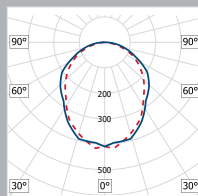

Alenka LED-38-845-23 *
Alenka LED-38-845-25 *