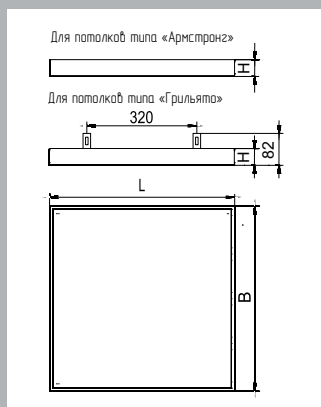

Alenka LED-38-845-23 *
Alenka LED-38-845-25 *