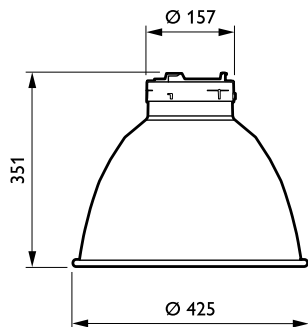

VerseBay Elite MPK518

GPK518 CDM-TMW R

Reflector

Manufacturing customers want energy-efficient lighting solutions to help ensure their factories are green. Versebay Elite is a high-bay luminaire incorporating high-efficacy CDM Elite lamp technology, as well as extremely efficient gear, which almost halves energy consumption compared with a conventional metal-halide solution. It also provides brilliant lighting performance with excellent color rendering. Versebay Elite's choice of wide and narrow beams makes it suitable for a variety of applications. The luminaire's robust construction and high ingress protection also mean it can be deployed in the most demanding, heavy-duty working environments.

Данные о продукции

Общая информация		Код заказа	
Код лампового семейства	CDM-TMW [MASTERColour CDM-T Elite MW]	Код заказа	01504501
Отражатели	R [Reflector]	Нумератор — количество на упаковку	1
Код семейства	GPK518	Нумератор — упаковок на внешний короб	4
Данные об изделии		Материал № (12NC)	911401504501
Полный код продукта	911401504501	Вес нетто (шт.)	1.350 kg
Название продукта для заказа	GPK518 CDM-TMW R		

VerseBay Elite MPK518

Чертеж размеров

HPK518 acc. GPK518

HPK518 acc. GPK518