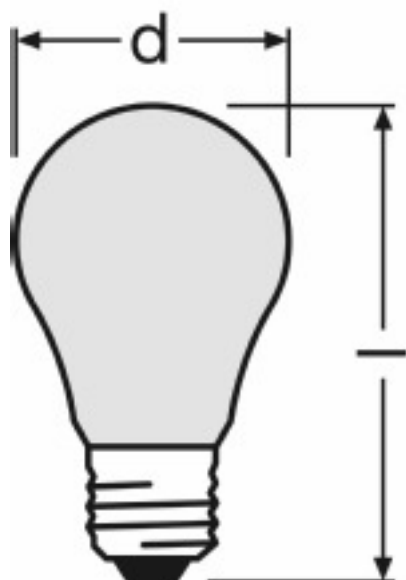

CENTRA A FR 60 W 230 V E27

SPECIAL A | Incandescent lamps, classic bulb shape, temperature-protected

Product features

- Temperature-protected

Technical data

Electrical data

Rated wattage	60 W
Nominal wattage	60 W
Nominal voltage	230 V

Light technical data

Starting time	0.0 s
Luminous flux	505 lm

Dimensions & weight

Diameter	60.0 mm
Overall length	102.0 mm
Outer bulb	A60

Product line drawing with letters

E27
IEC 7004-21

Base

Colors & materials