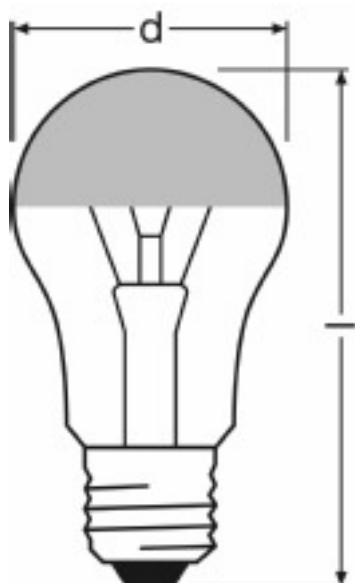

### Light technical data

<b>Nominal luminous flux</b>	570 lm
<b>Rated luminous flux</b>	570 lm
<b>Starting time</b>	0.0 s
<b>Luminous flux</b>	570 lm

### Dimensions & weight

<b>Diameter</b>	60.0 mm
<b>Overall length</b>	97.0 mm
<b>Outer bulb</b>	A60

Product line drawing with letters

**Colors & materials**

Mercury-free	Yes
--------------	-----

**Lifespan**